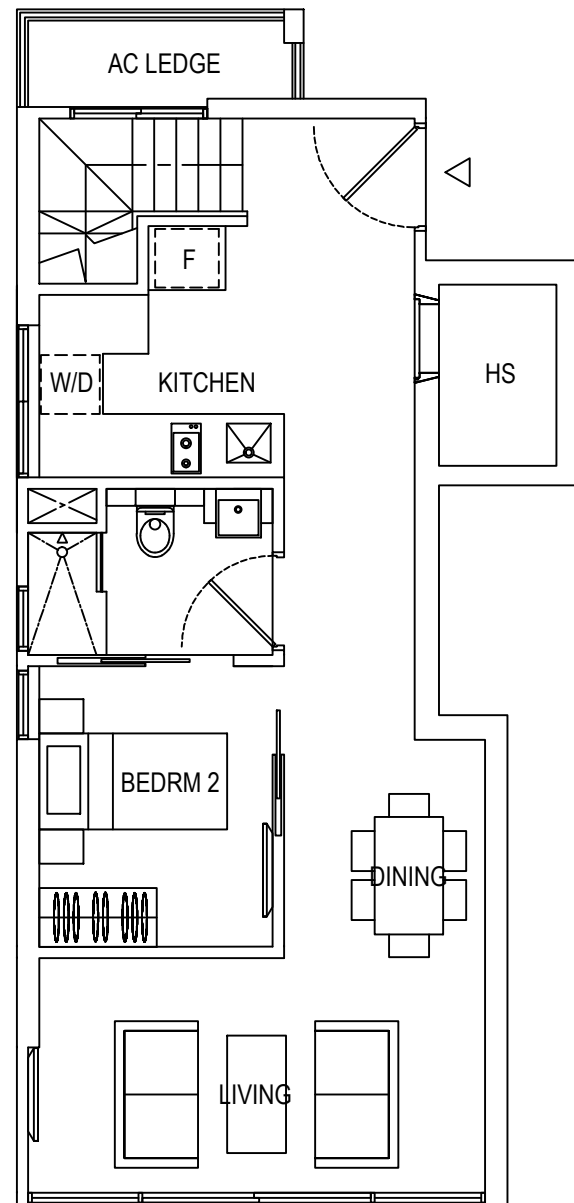

ROBINSON SUITES
RESIDENTIAL APARTMENTS

LOWER STOREY

UPPER STOREY

Type PHA - 2BR | 131 sq.m. / 1410 sq.ft.
41-01 | inclusive of A/C Ledge & Roof Garden

ROBINSON SUITES
RESIDENTIAL APARTMENTS

LOWER STOREY

UPPER STOREY

Type PHC - 1+1BR | 101 sq.m. / 1087 sq.ft.
41-03 | inclusive of A/C Ledge & Roof Garden

ROBINSON SUITES
RESIDENTIAL APARTMENTS

LOWER STOREY

UPPER STOREY

Type PHD - 1+1BR | 101 sq.m. / 1087 sq.ft.
41-04 | inclusive of A/C Ledge & Roof Garden

ROBINSON SUITES
RESIDENTIAL APARTMENTS

LOWER STOREY

UPPER STOREY

Type PHE - 2BR | 125 sq.m. / 1346 sq.ft.
41-05 | inclusive of A/C Ledge & Roof Garden