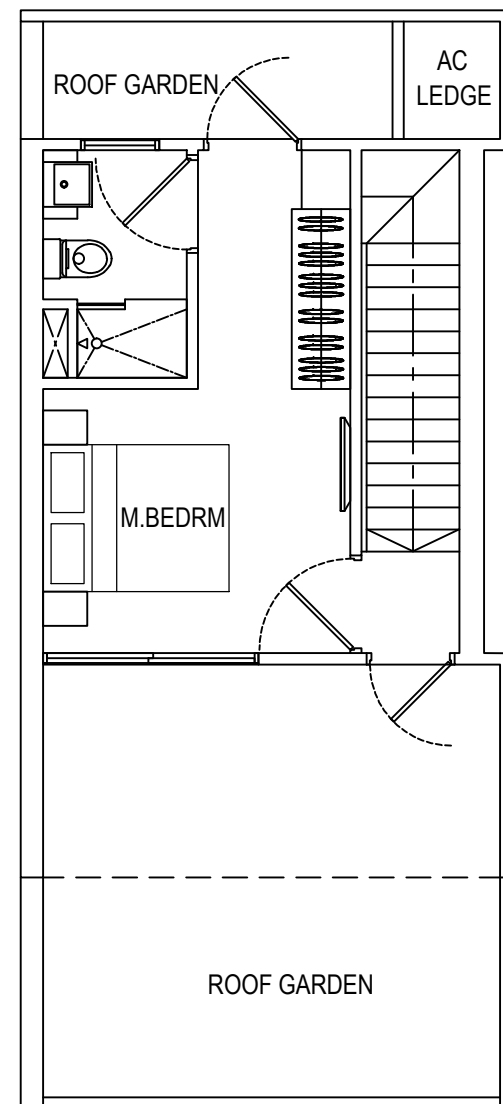

ROBINSON SUITES
RESIDENTIAL APARTMENTS

LOWER STOREY

UPPER STOREY

Type PHA - 2BR | 131 sq.m. / 1410 sq.ft.
41-01 | inclusive of A/C Ledge & Roof Garden

ROBINSON SUITES
RESIDENTIAL APARTMENTS

LOWER STOREY

UPPER STOREY

Type PHC - 1+1BR | 101 sq.m. / 1087 sq.ft.
41-03 | inclusive of A/C Ledge & Roof Garden

ROBINSON SUITES
RESIDENTIAL APARTMENTS

LOWER STOREY

UPPER STOREY

Type PHD - 1+1BR | 101 sq.m. / 1087 sq.ft.
41-04 | inclusive of A/C Ledge & Roof Garden

ROBINSON SUITES
RESIDENTIAL APARTMENTS

LOWER STOREY

UPPER STOREY

Type PHE - 2BR | 125 sq.m. / 1346 sq.ft.
41-05 | inclusive of A/C Ledge & Roof Garden