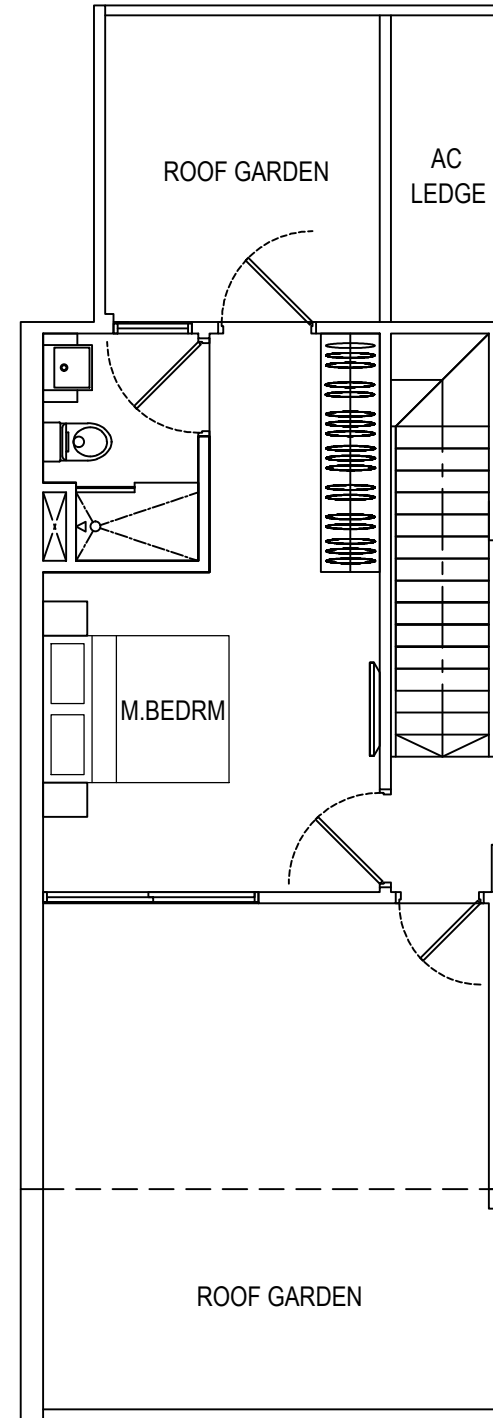

ROBINSON SUITES
RESIDENTIAL APARTMENTS

LOWER STOREY

UPPER STOREY

Type PHA - 2BR | 131 sq.m. / 1410 sq.ft.
41-01 | inclusive of A/C Ledge & Roof Garden

ROBINSON SUITES
RESIDENTIAL APARTMENTS

LOWER STOREY

UPPER STOREY

Type PHC - 1+1BR | 101 sq.m. / 1087 sq.ft.
41-03 | inclusive of A/C Ledge & Roof Garden

ROBINSON SUITES
RESIDENTIAL APARTMENTS

LOWER STOREY

UPPER STOREY

Type PHD - 1+1BR | 101 sq.m. / 1087 sq.ft.
41-04 | inclusive of A/C Ledge & Roof Garden

ROBINSON SUITES
RESIDENTIAL APARTMENTS

LOWER STOREY

UPPER STOREY

Type PHE - 2BR | 125 sq.m. / 1346 sq.ft.
41-05 | inclusive of A/C Ledge & Roof Garden