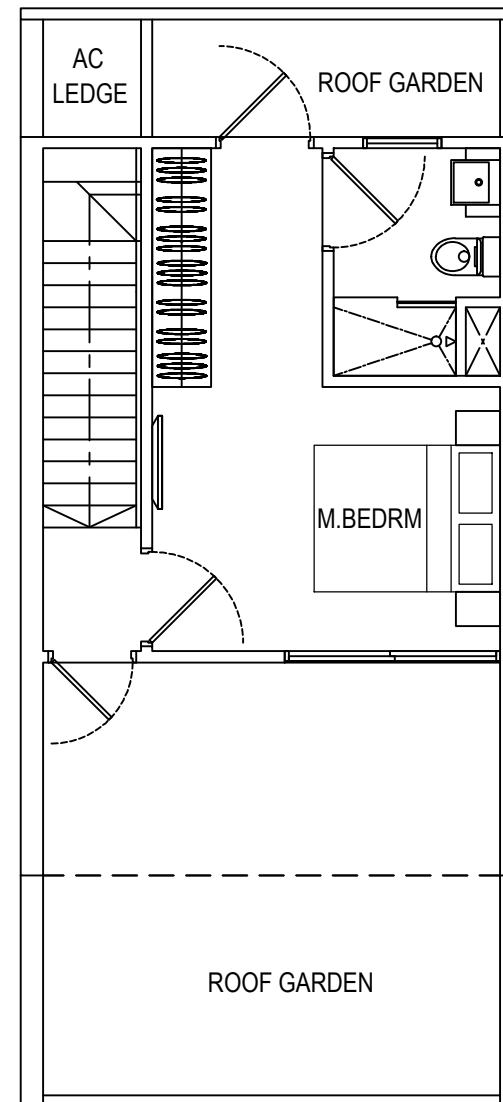

ROBINSON SUITES
RESIDENTIAL APARTMENTS

LOWER STOREY

UPPER STOREY

Type PHA - 2BR | 131 sq.m. / 1410 sq.ft.
41-01 | inclusive of A/C Ledge & Roof Garden

ROBINSON SUITES
RESIDENTIAL APARTMENTS

LOWER STOREY

UPPER STOREY

Type PHC - 1+1BR | 101 sq.m. / 1087 sq.ft.
41-03 | inclusive of A/C Ledge & Roof Garden

ROBINSON SUITES
RESIDENTIAL APARTMENTS

LOWER STOREY

UPPER STOREY

Type PHD - 1+1BR | 101 sq.m. / 1087 sq.ft.
41-04 | inclusive of A/C Ledge & Roof Garden

ROBINSON SUITES
RESIDENTIAL APARTMENTS

LOWER STOREY

UPPER STOREY

Type PHE - 2BR | 125 sq.m. / 1346 sq.ft.
41-05 | inclusive of A/C Ledge & Roof Garden