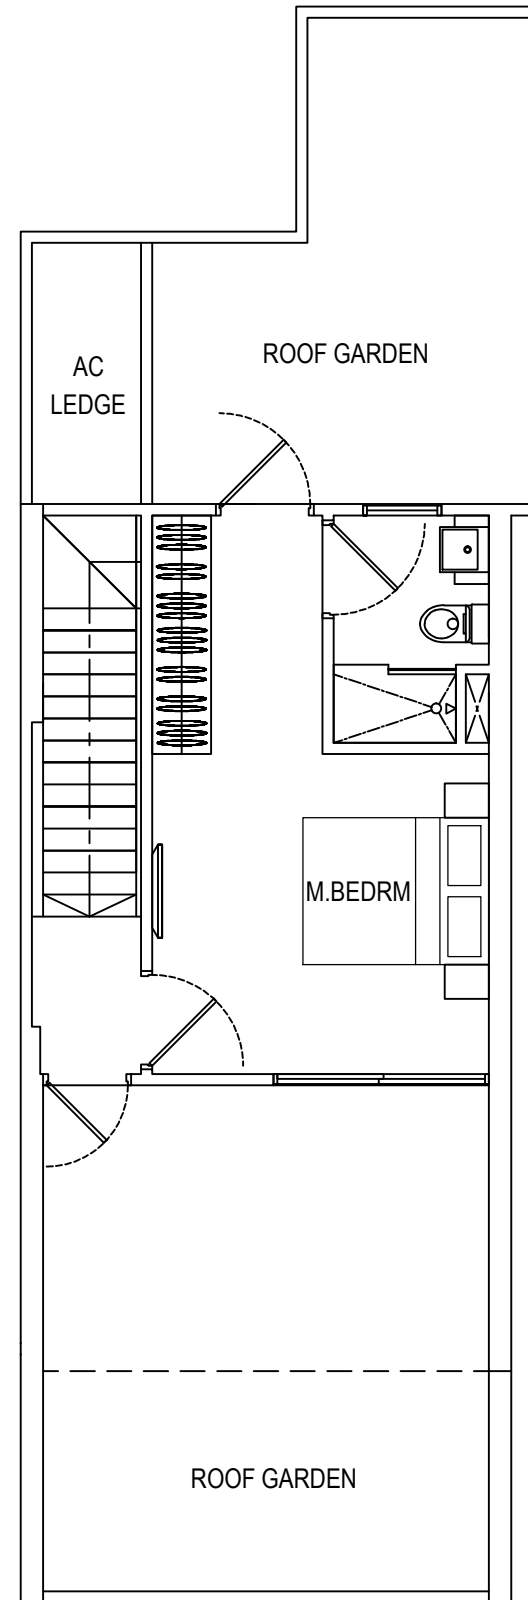

ROBINSON SUITES
RESIDENTIAL APARTMENTS

LOWER STOREY

UPPER STOREY

Type PHA - 2BR | 131 sq.m. / 1410 sq.ft.
41-01 | inclusive of A/C Ledge & Roof Garden

ROBINSON SUITES
RESIDENTIAL APARTMENTS

LOWER STOREY

UPPER STOREY

Type PHC - 1+1BR | 101 sq.m. / 1087 sq.ft.
41-03 | inclusive of A/C Ledge & Roof Garden

ROBINSON SUITES
RESIDENTIAL APARTMENTS

LOWER STOREY

UPPER STOREY

Type PHD - 1+1BR | 101 sq.m. / 1087 sq.ft.
41-04 | inclusive of A/C Ledge & Roof Garden