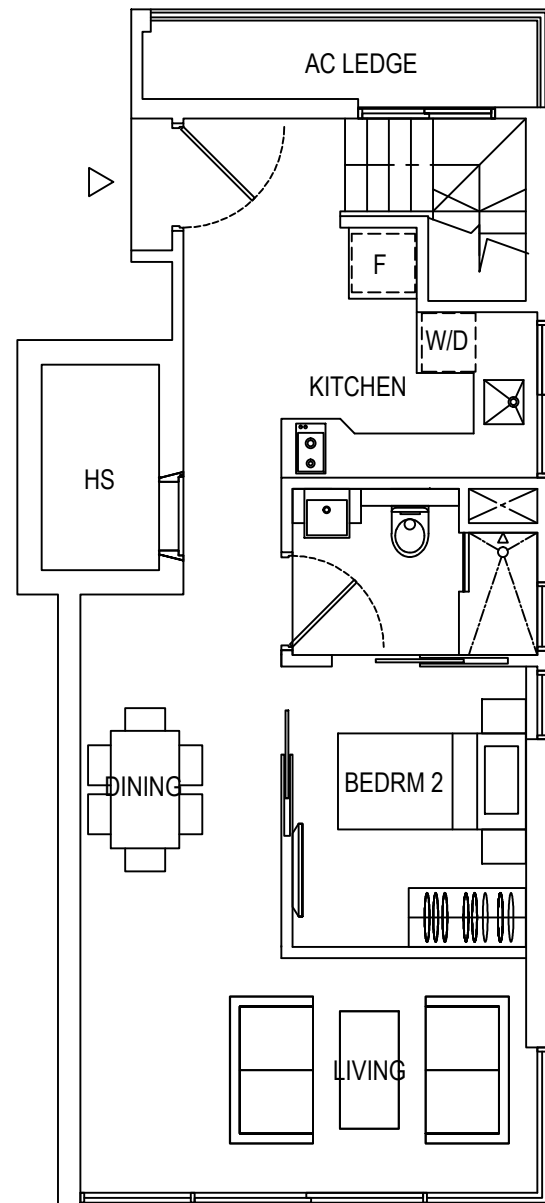

ROBINSON SUITES
RESIDENTIAL APARTMENTS

LOWER STOREY

UPPER STOREY

Type PHA - 2BR | 131 sq.m. / 1410 sq.ft.
41-01 | inclusive of A/C Ledge & Roof Garden

ROBINSON SUITES
RESIDENTIAL APARTMENTS

LOWER STOREY

UPPER STOREY

Type PHC - 1+1BR | 101 sq.m. / 1087 sq.ft.
41-03 | inclusive of A/C Ledge & Roof Garden

ROBINSON SUITES
RESIDENTIAL APARTMENTS

LOWER STOREY

UPPER STOREY

Type PHD - 1+1BR | 101 sq.m. / 1087 sq.ft.
41-04 | inclusive of A/C Ledge & Roof Garden

ROBINSON SUITES
RESIDENTIAL APARTMENTS

LOWER STOREY

UPPER STOREY

Type PHE - 2BR | 125 sq.m. / 1346 sq.ft.
41-05 | inclusive of A/C Ledge & Roof Garden