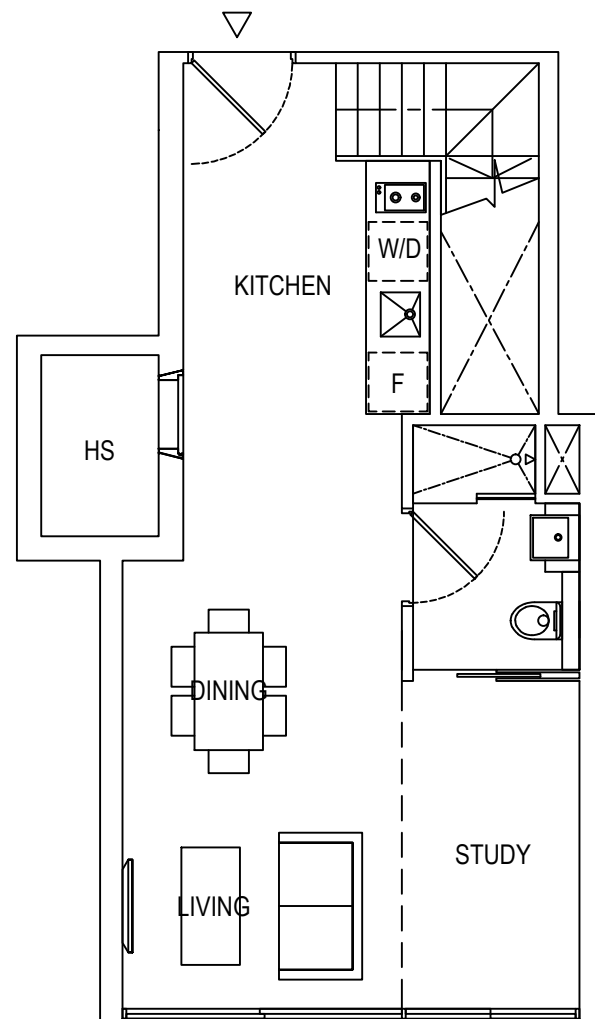

ROBINSON SUITES
RESIDENTIAL APARTMENTS

LOWER STOREY

UPPER STOREY

Type PHA - 2BR | 131 sq.m. / 1410 sq.ft.
41-01 | inclusive of A/C Ledge & Roof Garden

ROBINSON SUITES
RESIDENTIAL APARTMENTS

LOWER STOREY

UPPER STOREY

Type PHC - 1+1BR | 101 sq.m. / 1087 sq.ft.
41-03 | inclusive of A/C Ledge & Roof Garden

ROBINSON SUITES
RESIDENTIAL APARTMENTS

LOWER STOREY

UPPER STOREY

Type PHD - 1+1BR | 101 sq.m. / 1087 sq.ft.
41-04 | inclusive of A/C Ledge & Roof Garden

ROBINSON SUITES
RESIDENTIAL APARTMENTS

LOWER STOREY

UPPER STOREY

Type PHE - 2BR | 125 sq.m. / 1346 sq.ft.
41-05 | inclusive of A/C Ledge & Roof Garden