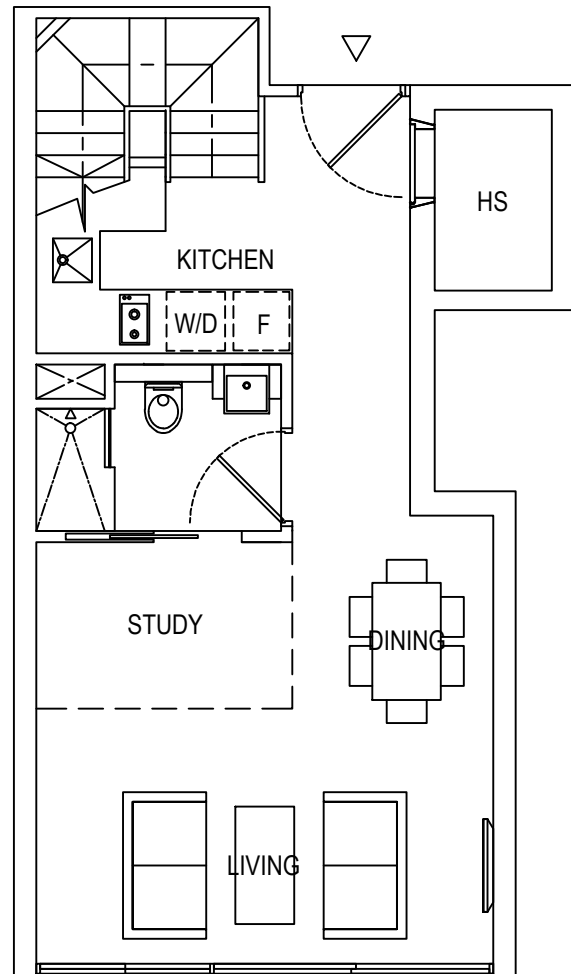

ROBINSON SUITES
RESIDENTIAL APARTMENTS

LOWER STOREY

UPPER STOREY

Type PHA - 2BR | 131 sq.m. / 1410 sq.ft.
41-01 | inclusive of A/C Ledge & Roof Garden

ROBINSON SUITES
RESIDENTIAL APARTMENTS

LOWER STOREY

UPPER STOREY

Type PHC - 1+1BR | 101 sq.m. / 1087 sq.ft.
41-03 | inclusive of A/C Ledge & Roof Garden

ROBINSON SUITES
RESIDENTIAL APARTMENTS

LOWER STOREY

UPPER STOREY

Type PHD - 1+1BR | 101 sq.m. / 1087 sq.ft.
41-04 | inclusive of A/C Ledge & Roof Garden

ROBINSON SUITES
RESIDENTIAL APARTMENTS

LOWER STOREY

UPPER STOREY

Type PHE - 2BR | 125 sq.m. / 1346 sq.ft.
41-05 | inclusive of A/C Ledge & Roof Garden